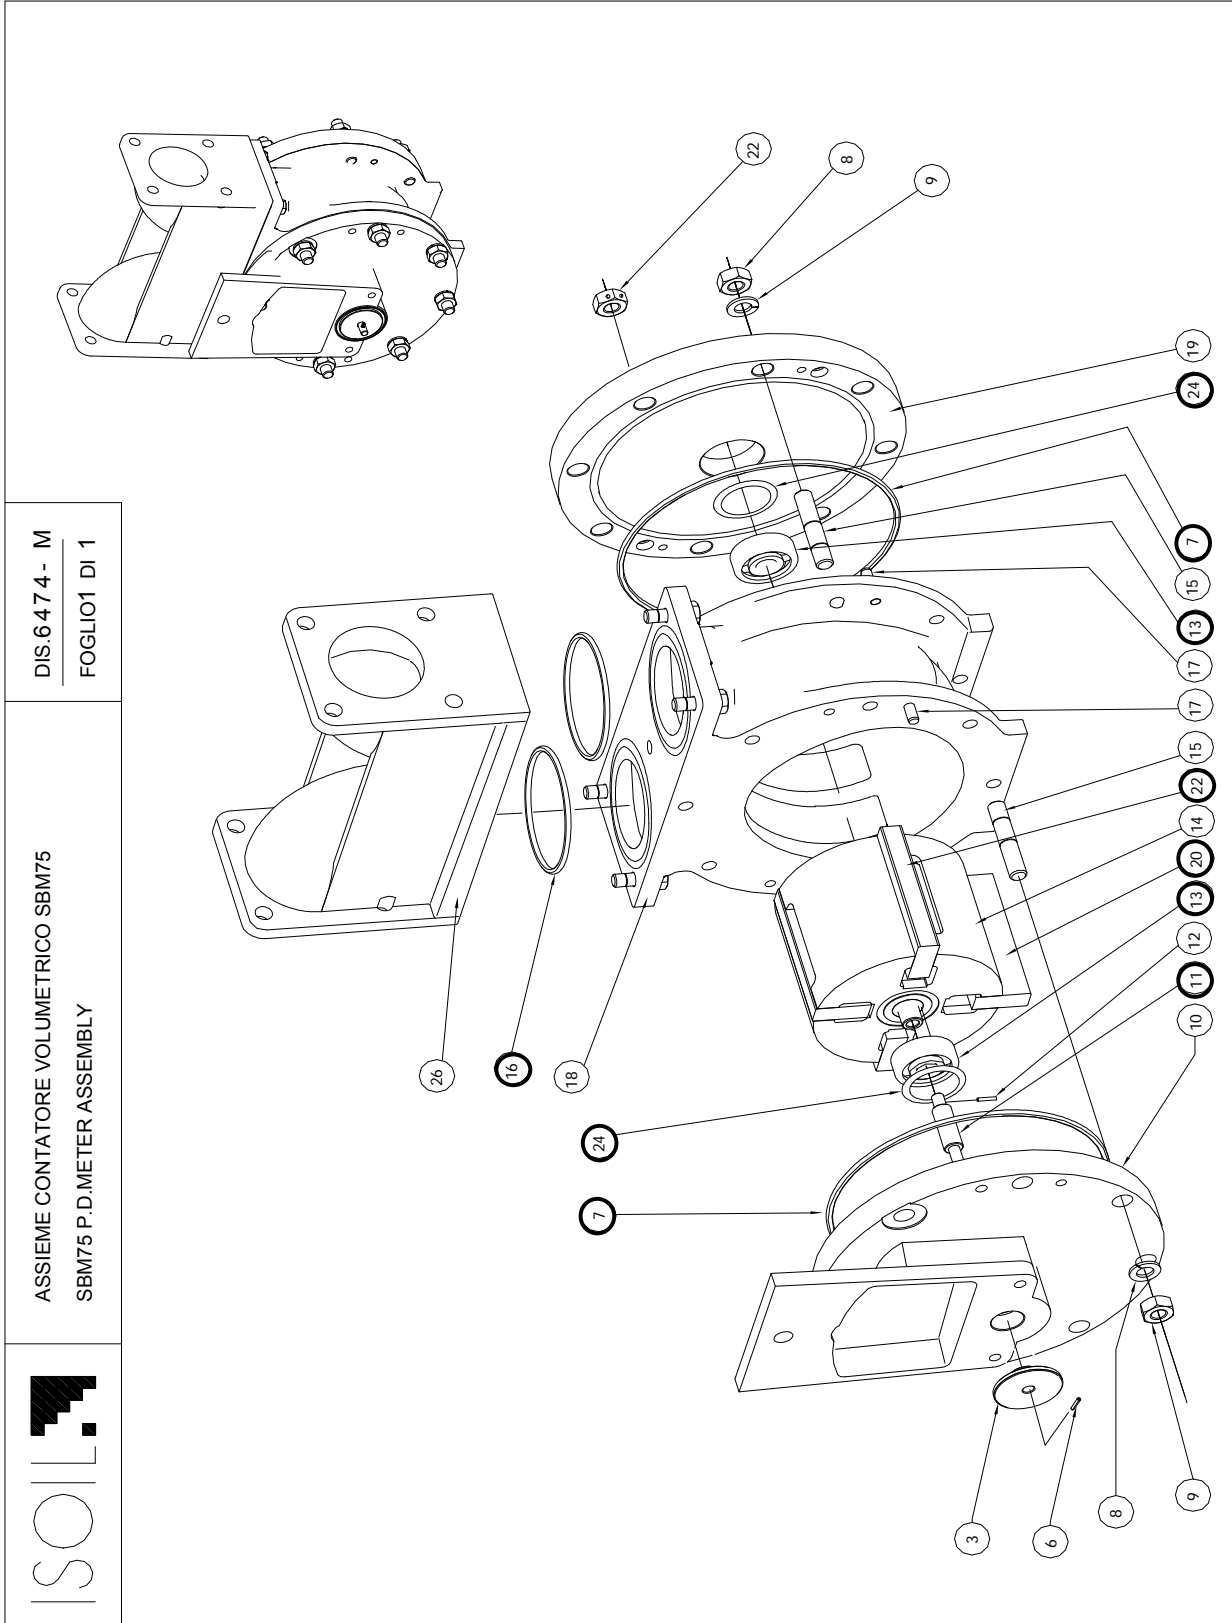

**METER ISOIL SBM 75**

## METER ISOIL SBM 75

Article code	Description	Quantity	Reference	Wear parts	Notes
227652	Valve seal (Viton® *)	1	4 - page 2		▲
227636	Cover O'ring	2	7 - page 1		▲
227641	Outlet shaft	1	11 - page 1		▲
227631	Valve body O'ring (Viton® *)	1	11 - page 2		▲
227642	Ball bearing	2	13 - page 1		▲
226691	Lip seal	1	14 - page 1		▲
227643	Cover O'ring	2	16 - page 1		▲
227639	Vane pair assembly (Rilsan right hand)	1	20 - page 1	X	◆
227640	Vane pair assembly (Rilsan left hand)	1	22 - page 1	X	◆
227634	Piston bronze	1	23 - page 2		▲
227633	Valve seal (Viton® *)	1	24 - page 2		▲
227644	Rotor shim (0.025)	2	24 - page 1		▲
227645	Rotor shim (0.050)	2	24 - page 1		▲
227646	Rotor shim (0.10)	2	24 - page 1		▲
227647	Rotor shim (0.20)	2	24 - page 1		▲
227648	Rotor shim (0.30)	2	24 - page 1		▲
227649	Rotor shim (1.00)	2	24 - page 1		▲
227653	Strainer basket 60 mesh	1	34 - page 2		▲
227654	Strainer seal	1	35 - page 2		▲
227684	Spring	1	8 - page 7		▲
227683	Float pin	1	11 - page 7		▲
226691	Lip seal (not shown)	1	-		▲
227650	Cover shim (0.05) (not shown)	1	-		▲
227651	Cover shim (0.10) (not shown)	1	-		▲