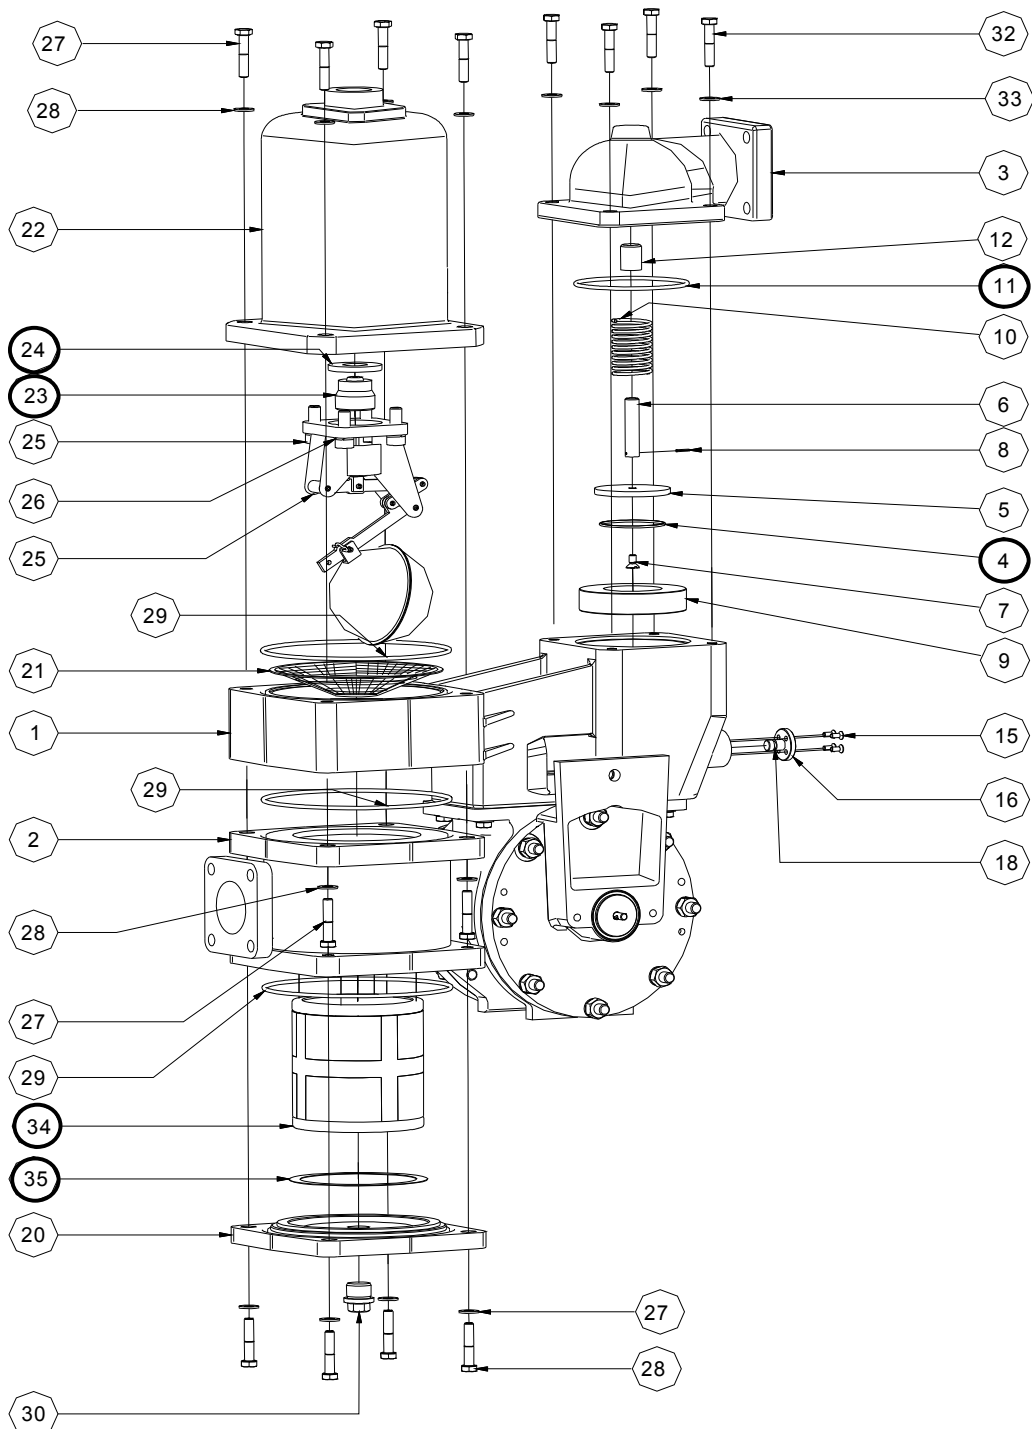

**METER ISOIL SBM 75**

## METER ISOIL SBM 75

Article code	Description	Quantity	Reference	Wear parts	Notes
227652	Valve seal (Viton® *)	1	4 - page 2		▲
227636	Cover O'ring	2	7 - page 1		▲
227641	Outlet shaft	1	11 - page 1		▲
227631	Valve body O'ring (Viton® *)	1	11 - page 2		▲
227642	Ball bearing	2	13 - page 1		▲
226691	Lip seal	1	14 - page 1		▲
227643	Cover O'ring	2	16 - page 1		▲
227639	Vane pair assembly (Rilsan right hand)	1	20 - page 1	X	◆
227640	Vane pair assembly (Rilsan left hand)	1	22 - page 1	X	◆
227634	Piston bronze	1	23 - page 2		▲
227633	Valve seal (Viton® *)	1	24 - page 2		▲
227644	Rotor shim (0.025)	2	24 - page 1		▲
227645	Rotor shim (0.050)	2	24 - page 1		▲
227646	Rotor shim (0.10)	2	24 - page 1		▲
227647	Rotor shim (0.20)	2	24 - page 1		▲
227648	Rotor shim (0.30)	2	24 - page 1		▲
227649	Rotor shim (1.00)	2	24 - page 1		▲
227653	Strainer basket 60 mesh	1	34 - page 2		▲
227654	Strainer seal	1	35 - page 2		▲
227684	Spring	1	8 - page 7		▲
227683	Float pin	1	11 - page 7		▲
226691	Lip seal (not shown)	1	-		▲
227650	Cover shim (0.05) (not shown)	1	-		▲
227651	Cover shim (0.10) (not shown)	1	-		▲

## Air Separator / Strainer SBM150

Article code	Description	Quantity	Reference	Wear parts	Notes
227684	Spring	1	8 - page 7		▲
227683	Float pin	1	11 - page 7		▲
227633	Valve seal (Viton® *) (no item number)	1	page 7		▲
227634	Piston bronze (no item number)	1	page 7		▲