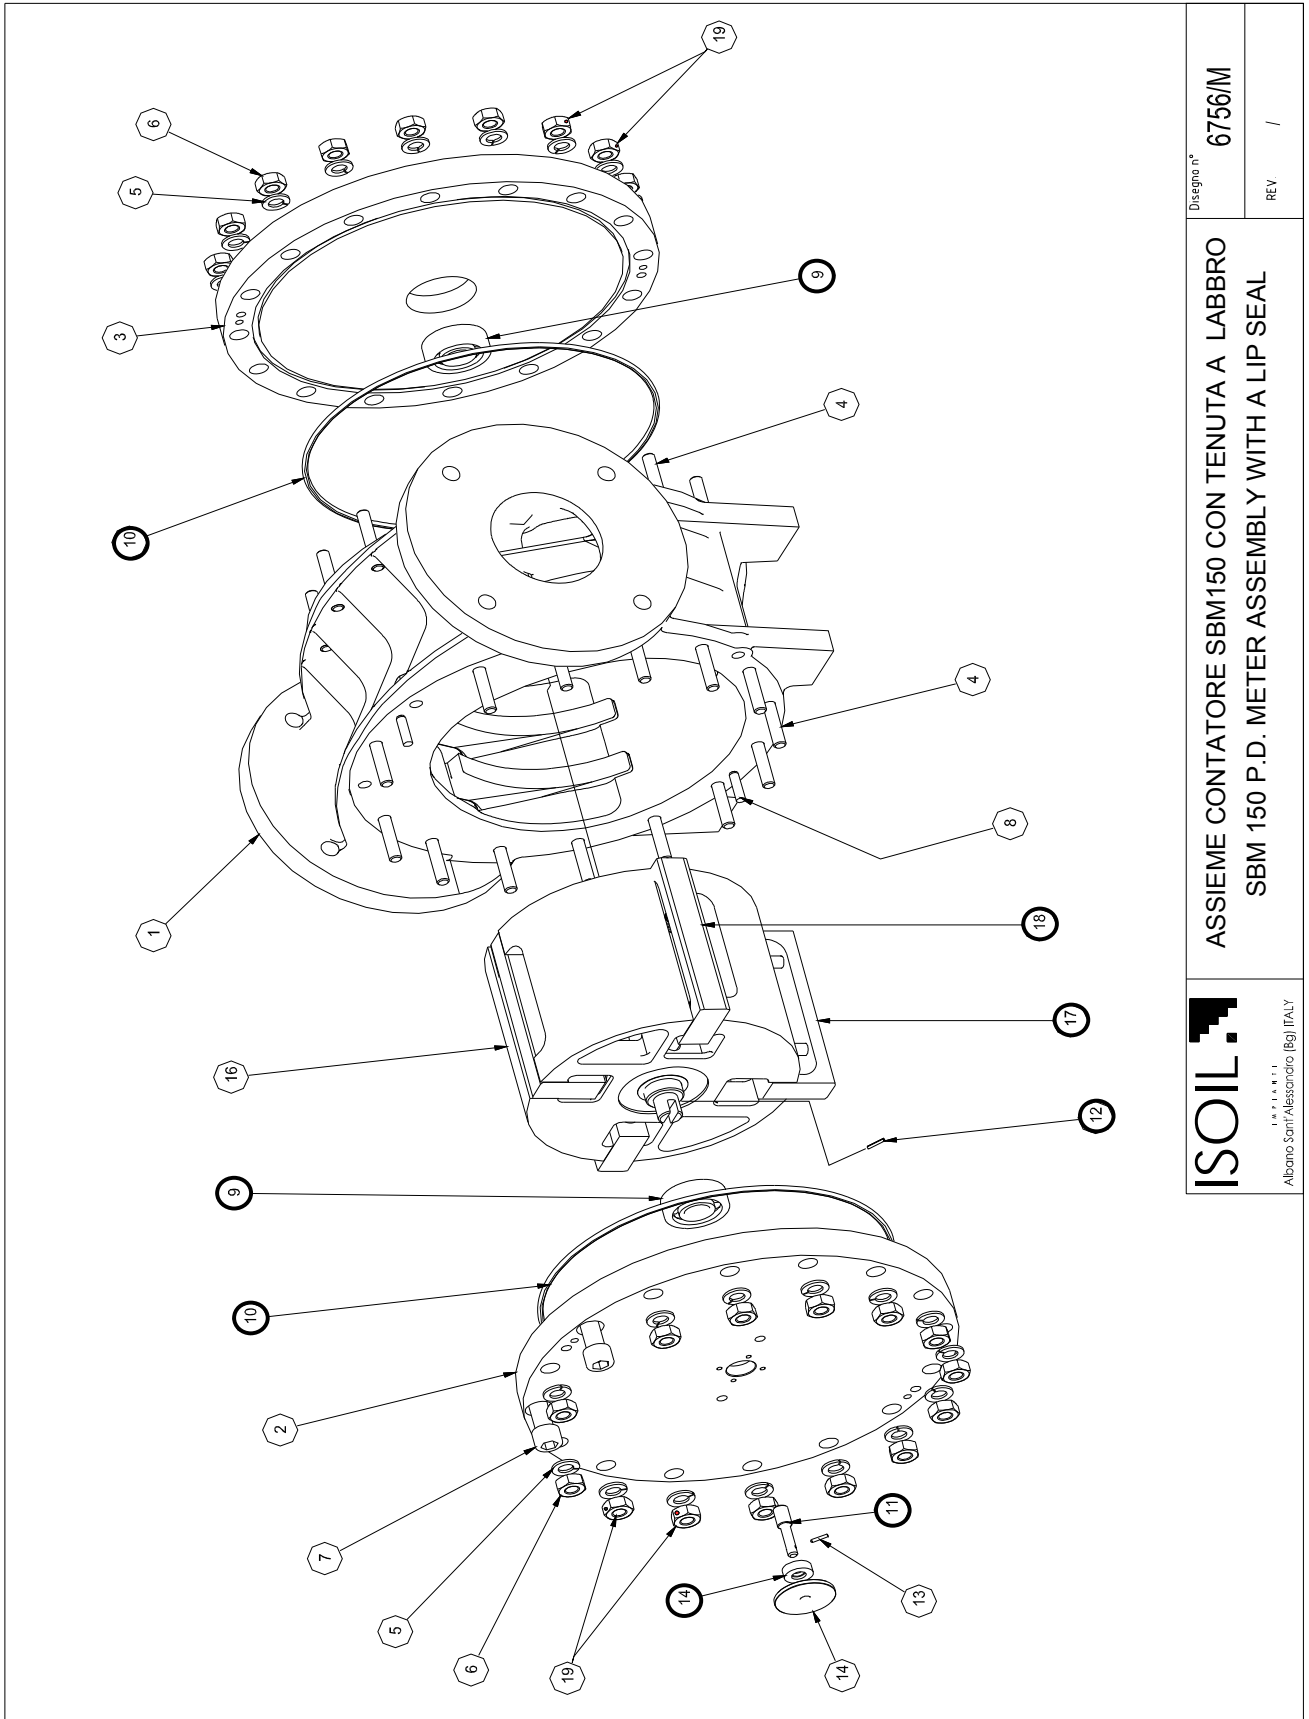

METER ISOIL SBM 150

Disegno n° 6756/M

ASSIEME CONTATORE SBM150 CON TENUTA A LABBRO
SBM 150 P.D. METER ASSEMBLY WITH A LIP SEAL

ISOIL
S.p.A.
Albano Sant'Alessandro (Bg) ITALY

REV /