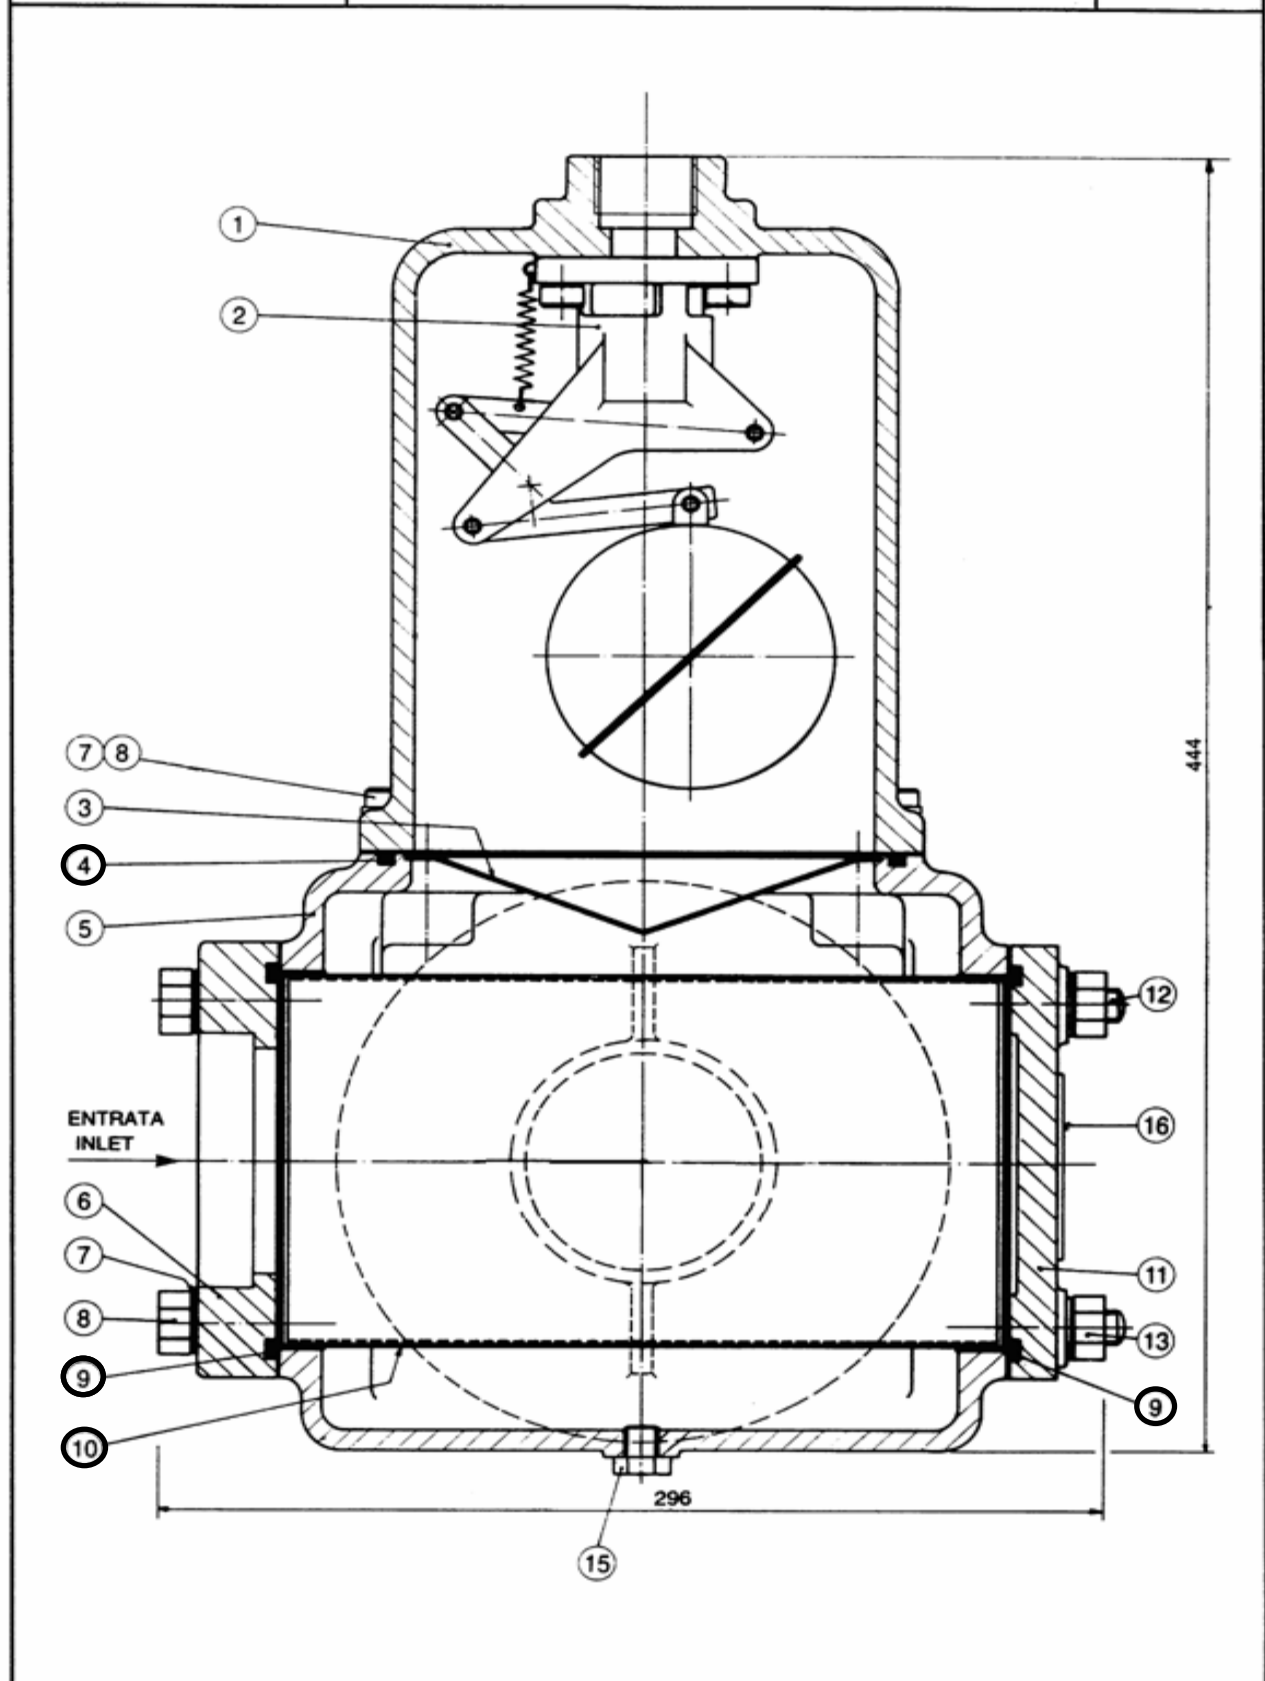

Air Separator / Strainer SBM150

FILTRO DEGASATORE TIPO LS-AS 150
STRAINER AIR SEPARATOR TYPE LS-AS 150

Dis. 570