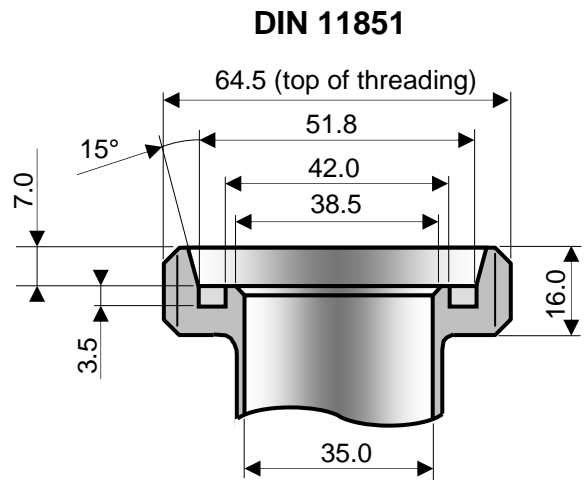

All dimensions in mm.

All dimensions in mm.

ISO PN16

ISO PN20 / ANSI150

DIN 11864 BF-A ASEPTIC