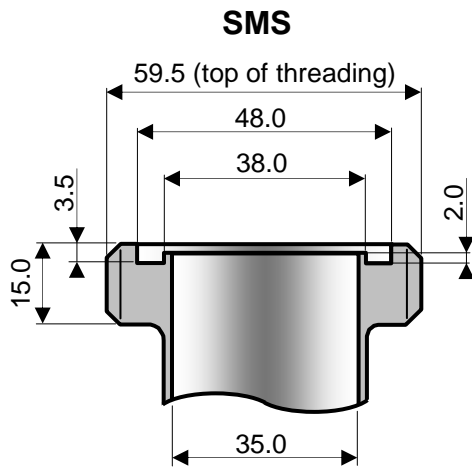

All dimensions in mm.

All dimensions in mm.

ISO PN16

ISO PN20 / ANSI150

DIN 11864 BF-A ASEPTIC