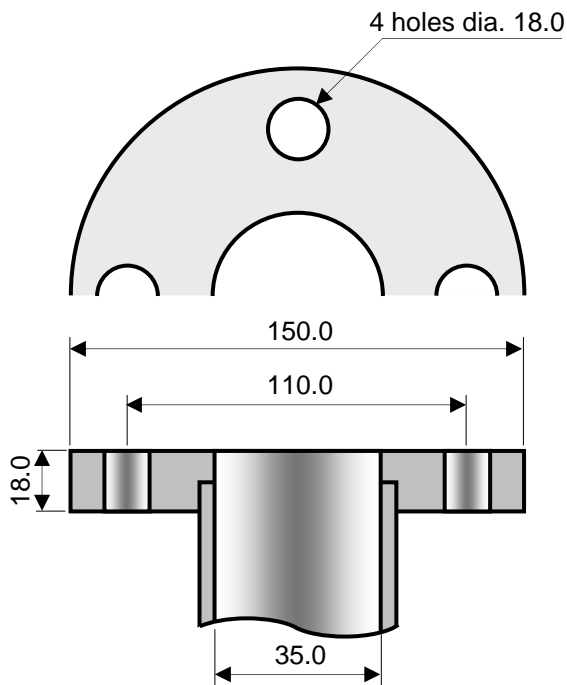

All dimensions in mm.

All dimensions in mm.

ISO PN16

ISO PN20 / ANSI150

DIN 11864 BF-A ASEPTIC