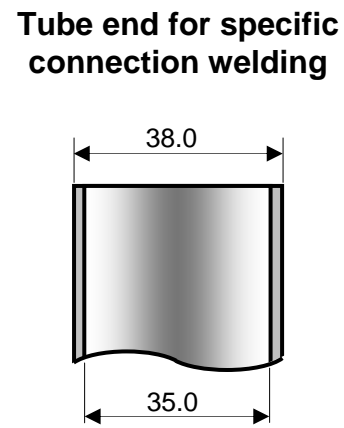

All dimensions in mm.

All dimensions in mm.

ISO PN16

ISO PN20 / ANSI150

DIN 11864 BF-A ASEPTIC