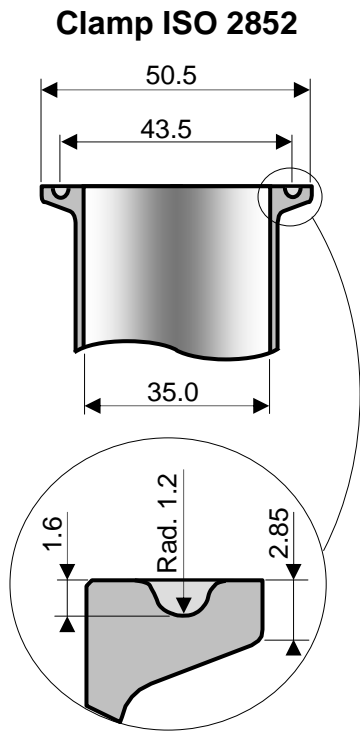

All dimensions in mm.

All dimensions in mm.

ISO PN16

ISO PN20 / ANSI150

DIN 11864 BF-A ASEPTIC