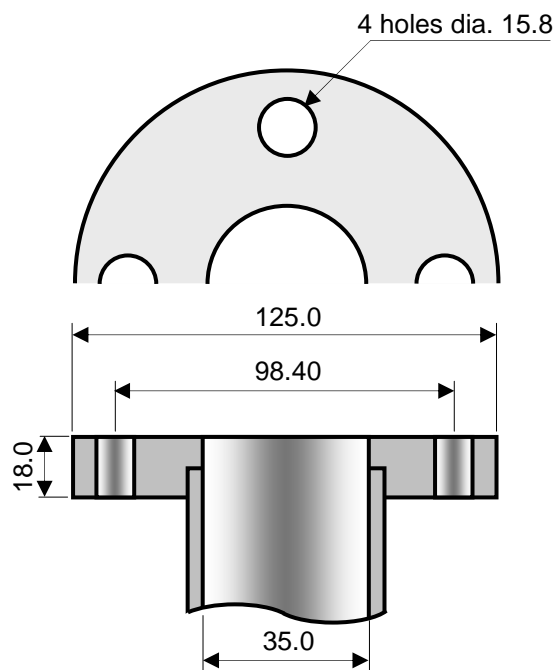

All dimensions in mm.

All dimensions in mm.

ISO PN16

ISO PN20 / ANSI150

DIN 11864 BF-A ASEPTIC